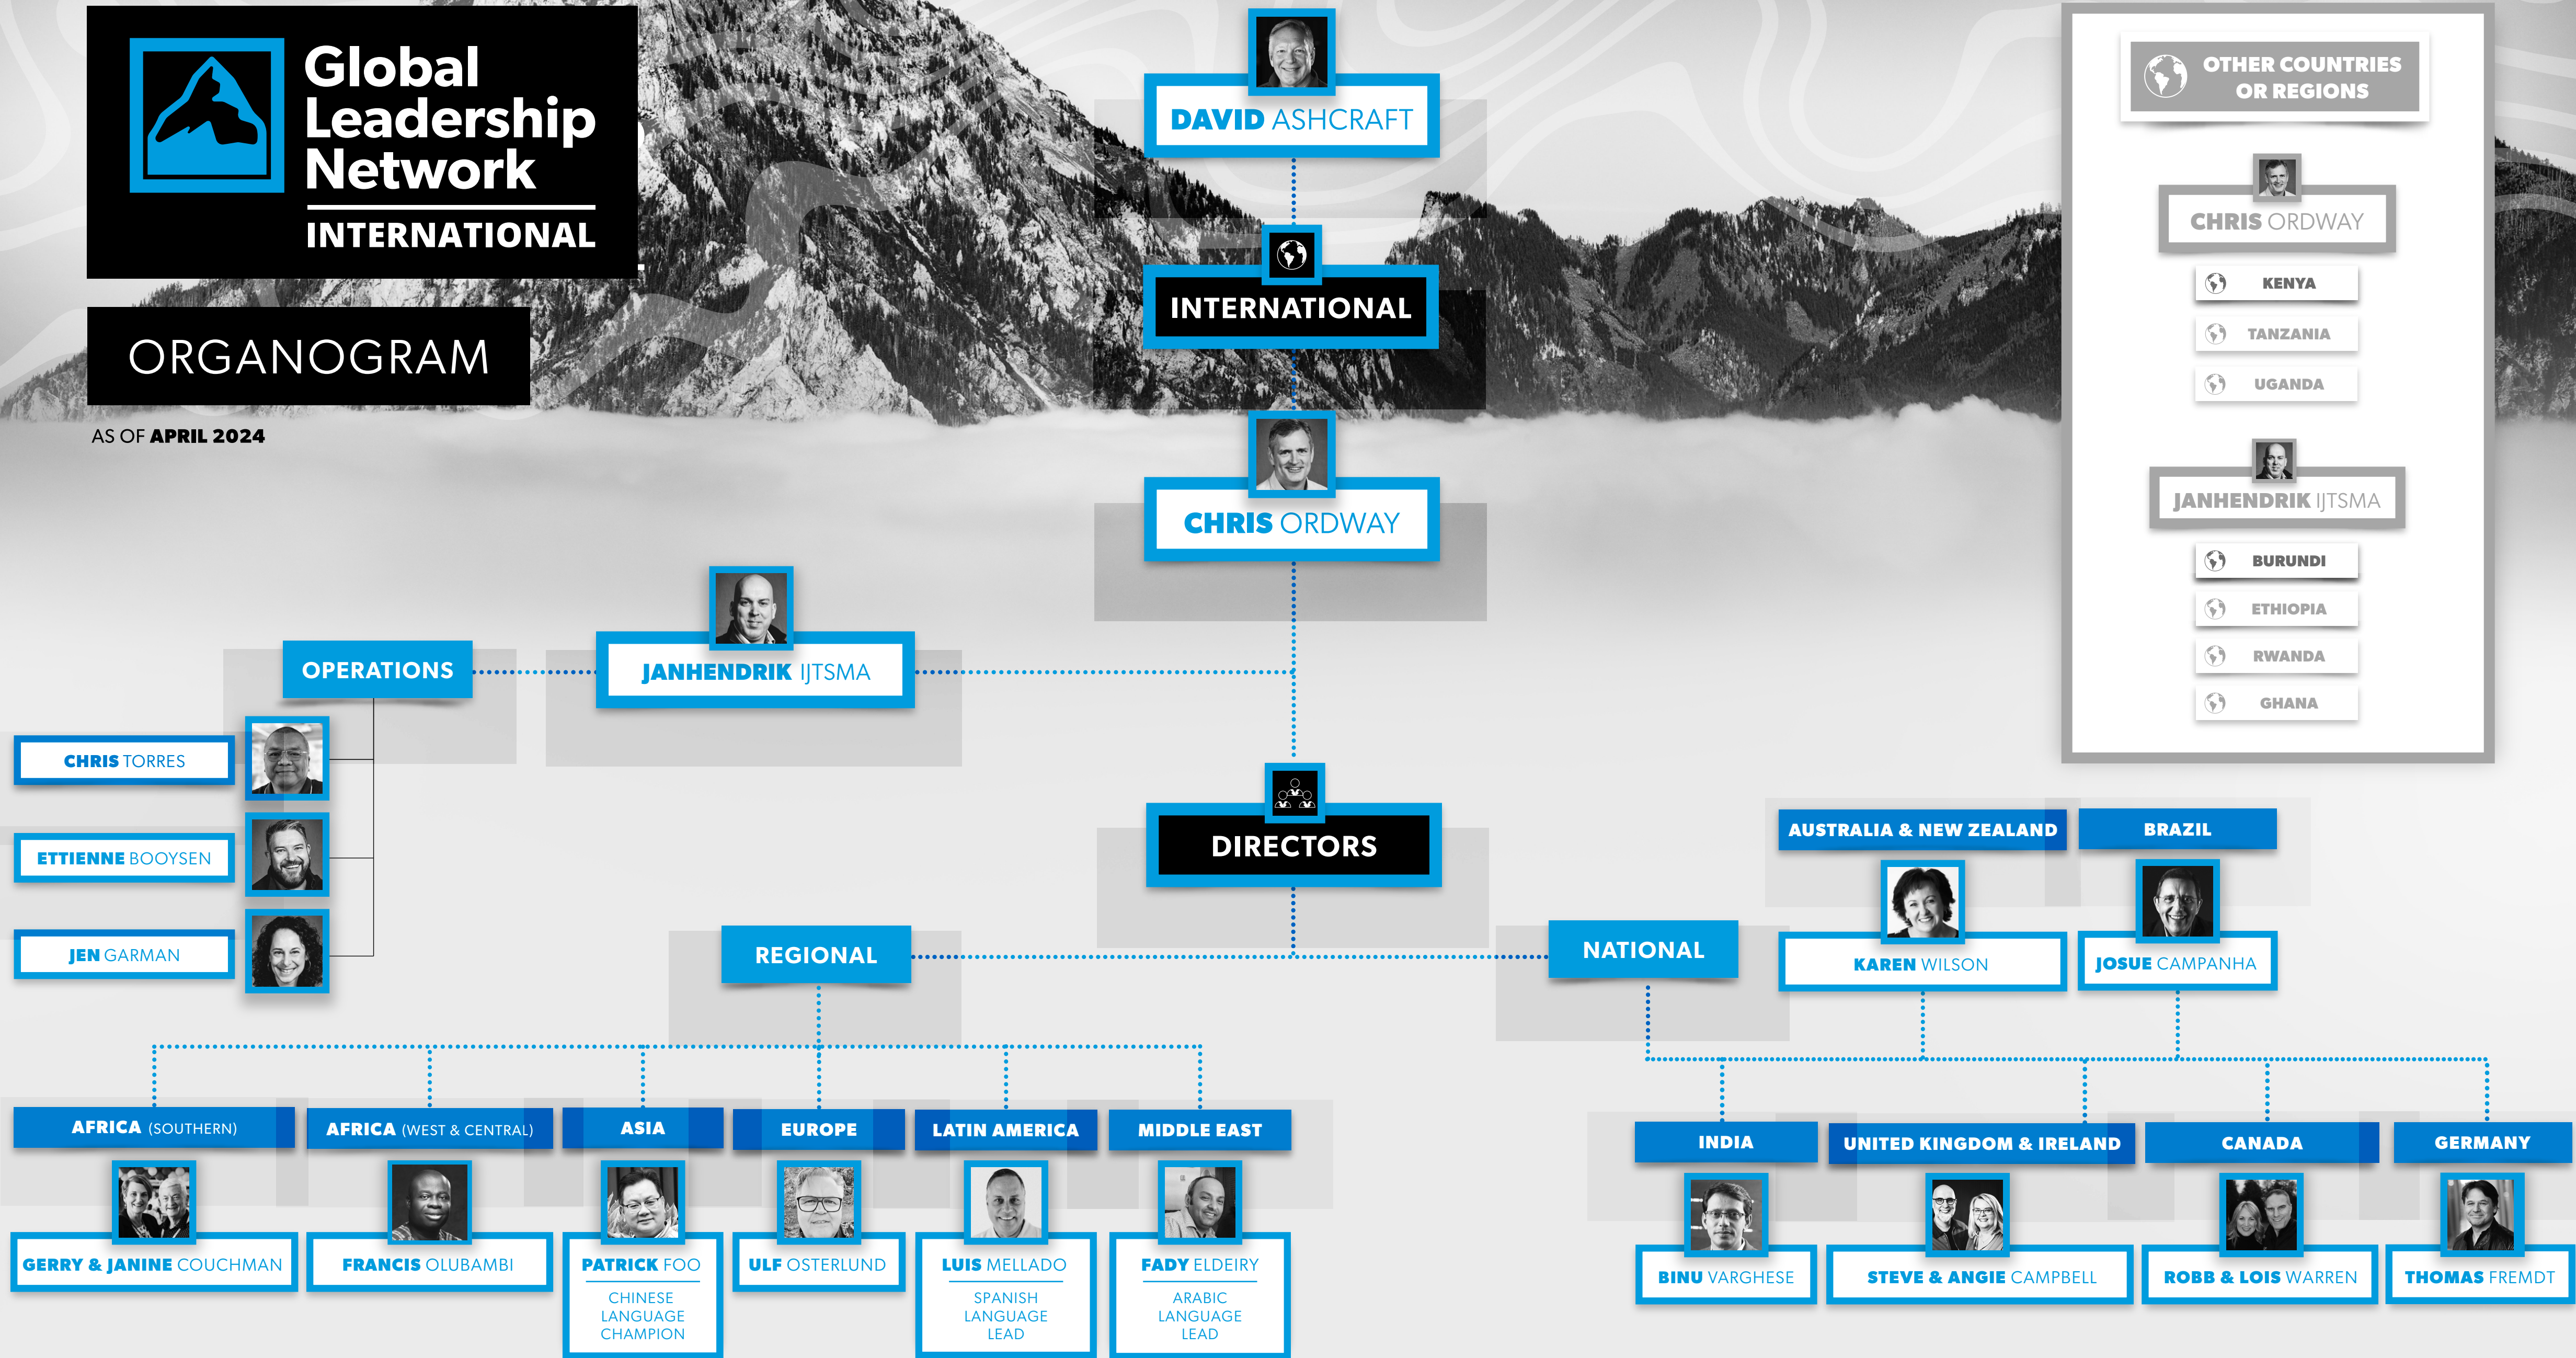

Global Leadership Network INTERNATIONAL

ORGANOGRAM

AS OF APRIL 2024

DAVID ASHCRAFT

INTERNATIONAL

CHRIS ORDWAY

OPERATIONS

JANHENDRIK IJTSMA

DIRECTORS

REGIONAL

NATIONAL

AUSTRALIA & NEW ZEALAND

BRAZIL

KAREN WILSON

JOSUE CAMPANHA

AFRICA (SOUTHERN)

AFRICA (WEST & CENTRAL)

ASIA

EUROPE

LATIN AMERICA

MIDDLE EAST

GERRY & JANINE COUCHMAN

FRANCIS OLUBAMBI

PATRICK FOO

KENYA

TANZANIA

UGANDA

JANHENDRIK IJTSMA

BURUNDI

ETHIOPIA

RWANDA

GHANA